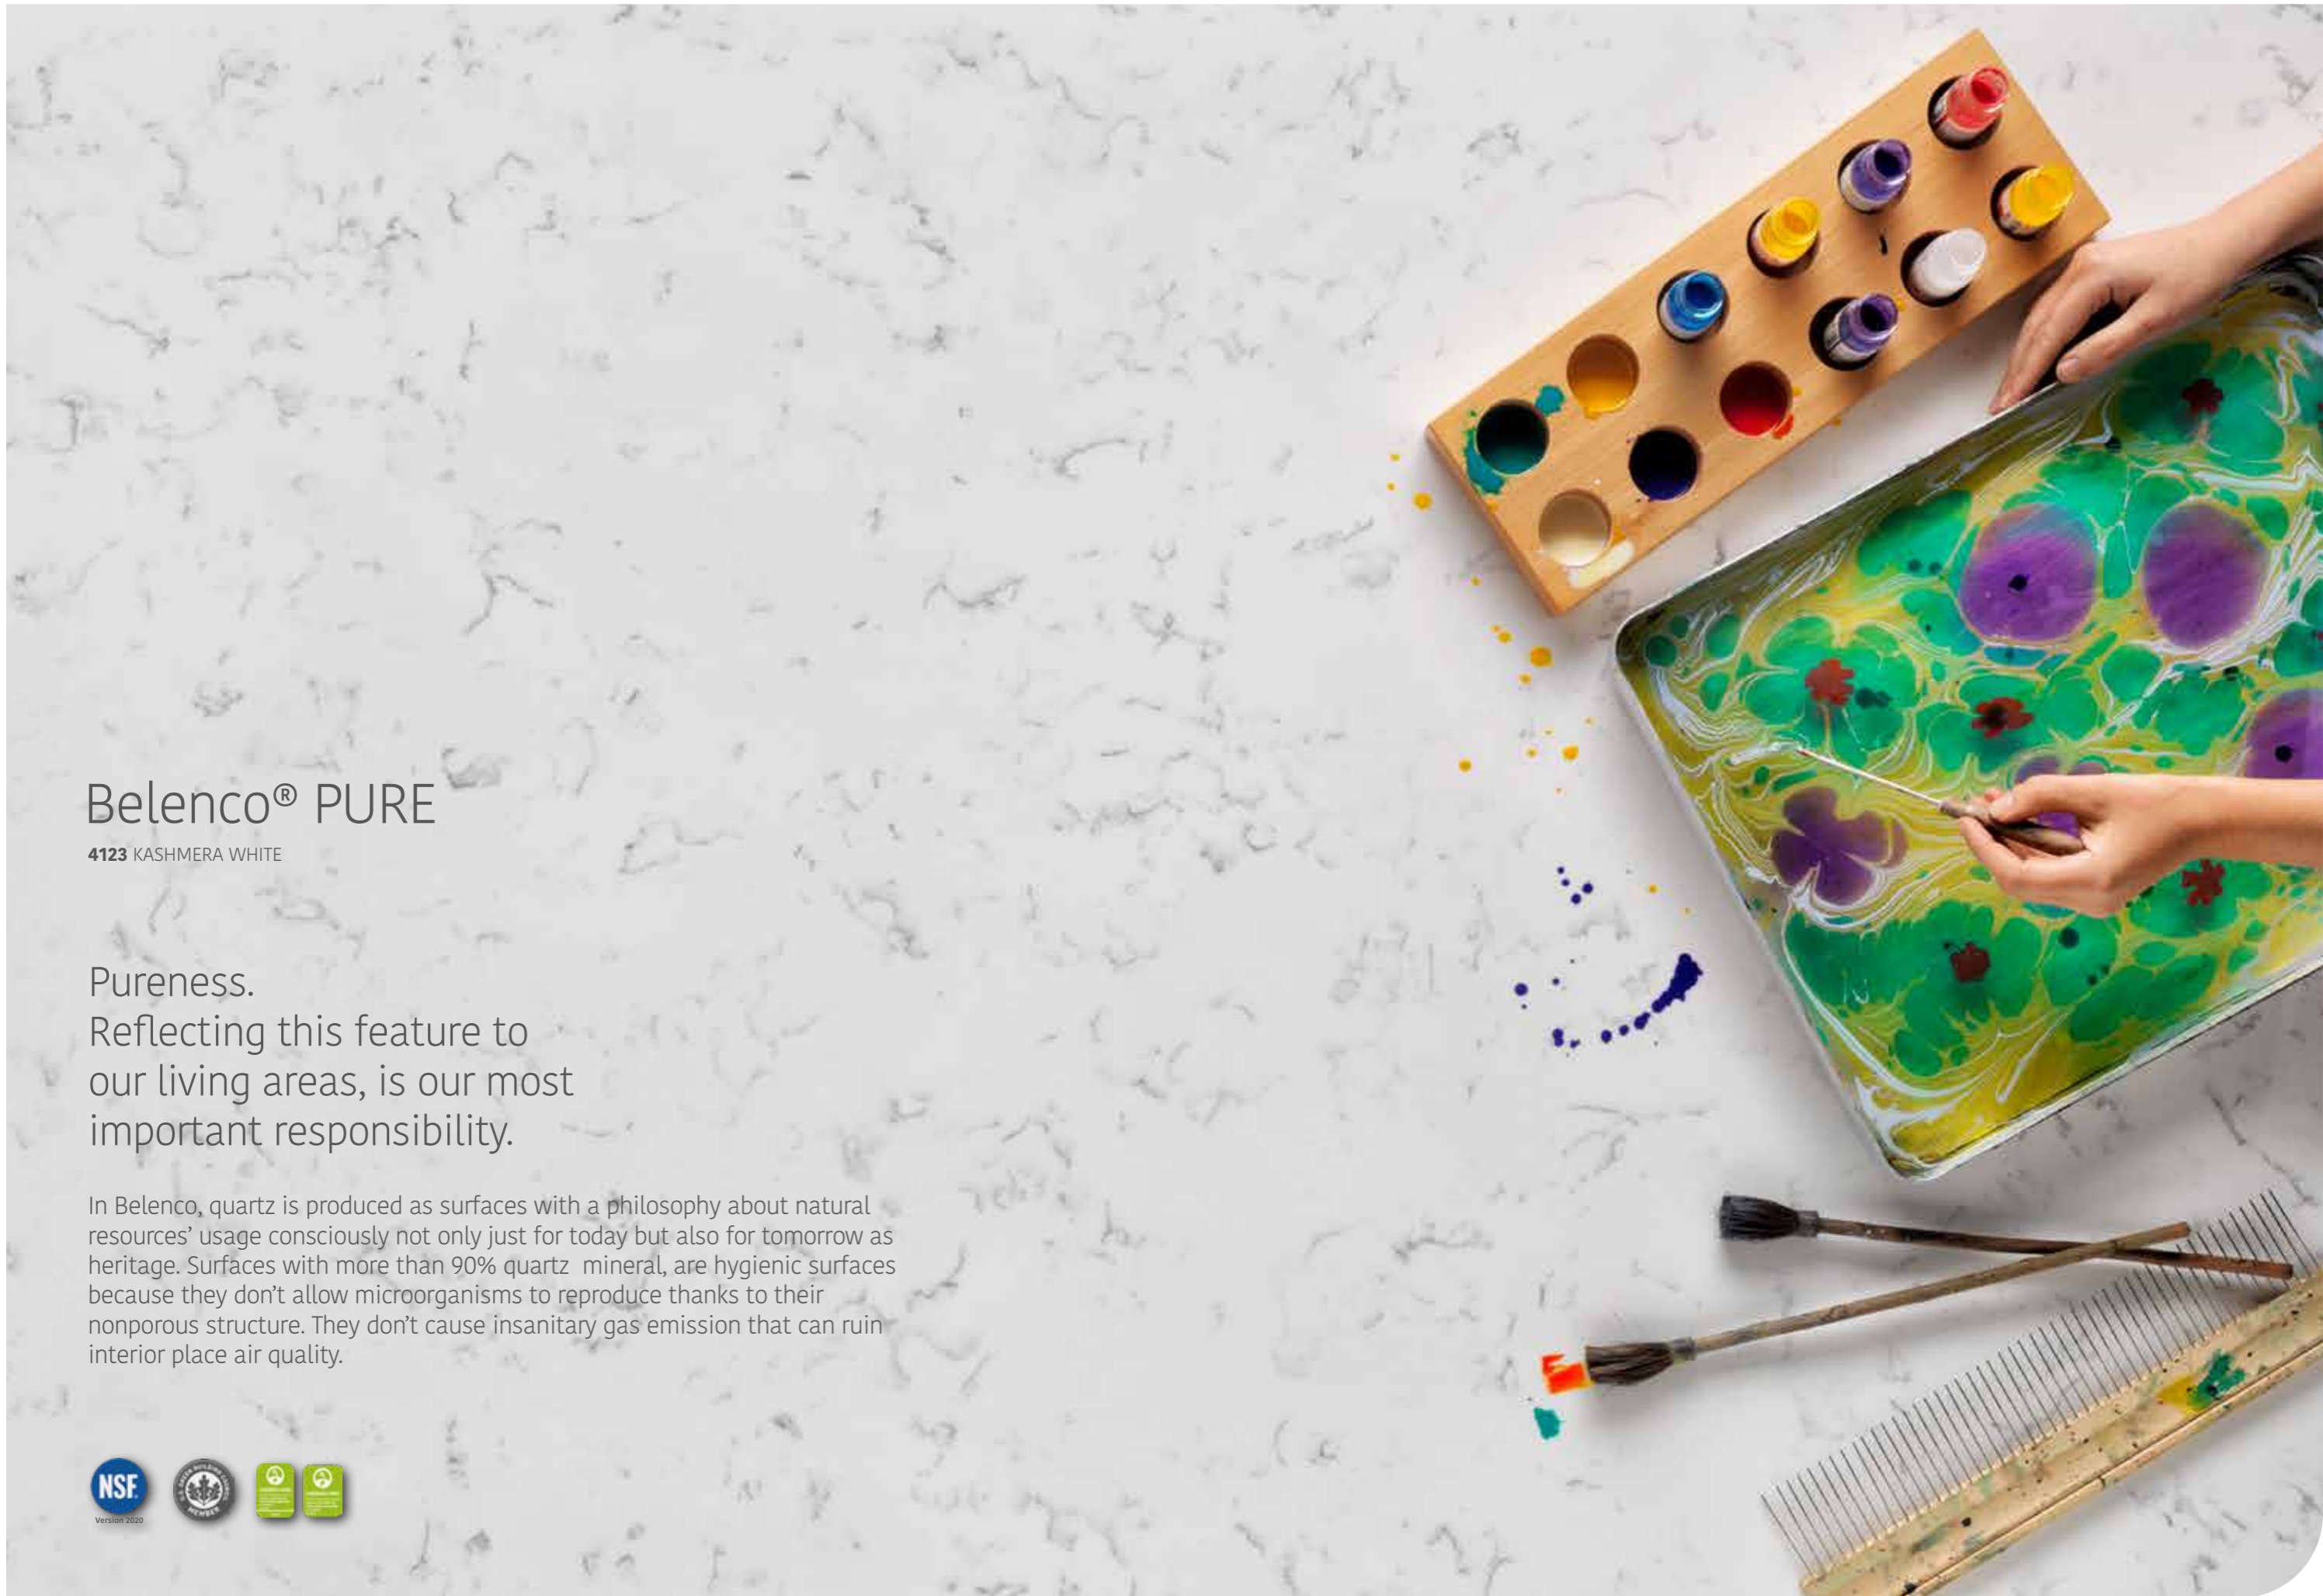

Purity is quality.

1123 PERLA

You may feel as if you are sometimes wandering around the poles, and sometimes around an ancient city.

BELENCO PURE represents purity with calm and impeccable surface quality. It reflects the same emotion at every area it is used.