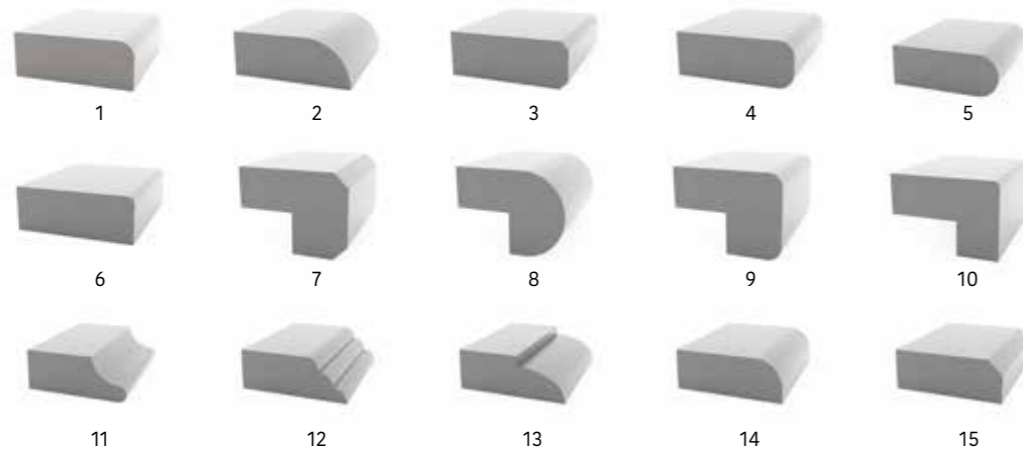

Edge Profiles

Workmanship and applications of front edge profiles of benches and countertops are carried out by authorized workshops. Types of edge profiles applied may vary depending on the machinery and equipment pool of relevant shop. Therefore, a comprehensive discussion and agreement with the workshop must be ensured in advance.